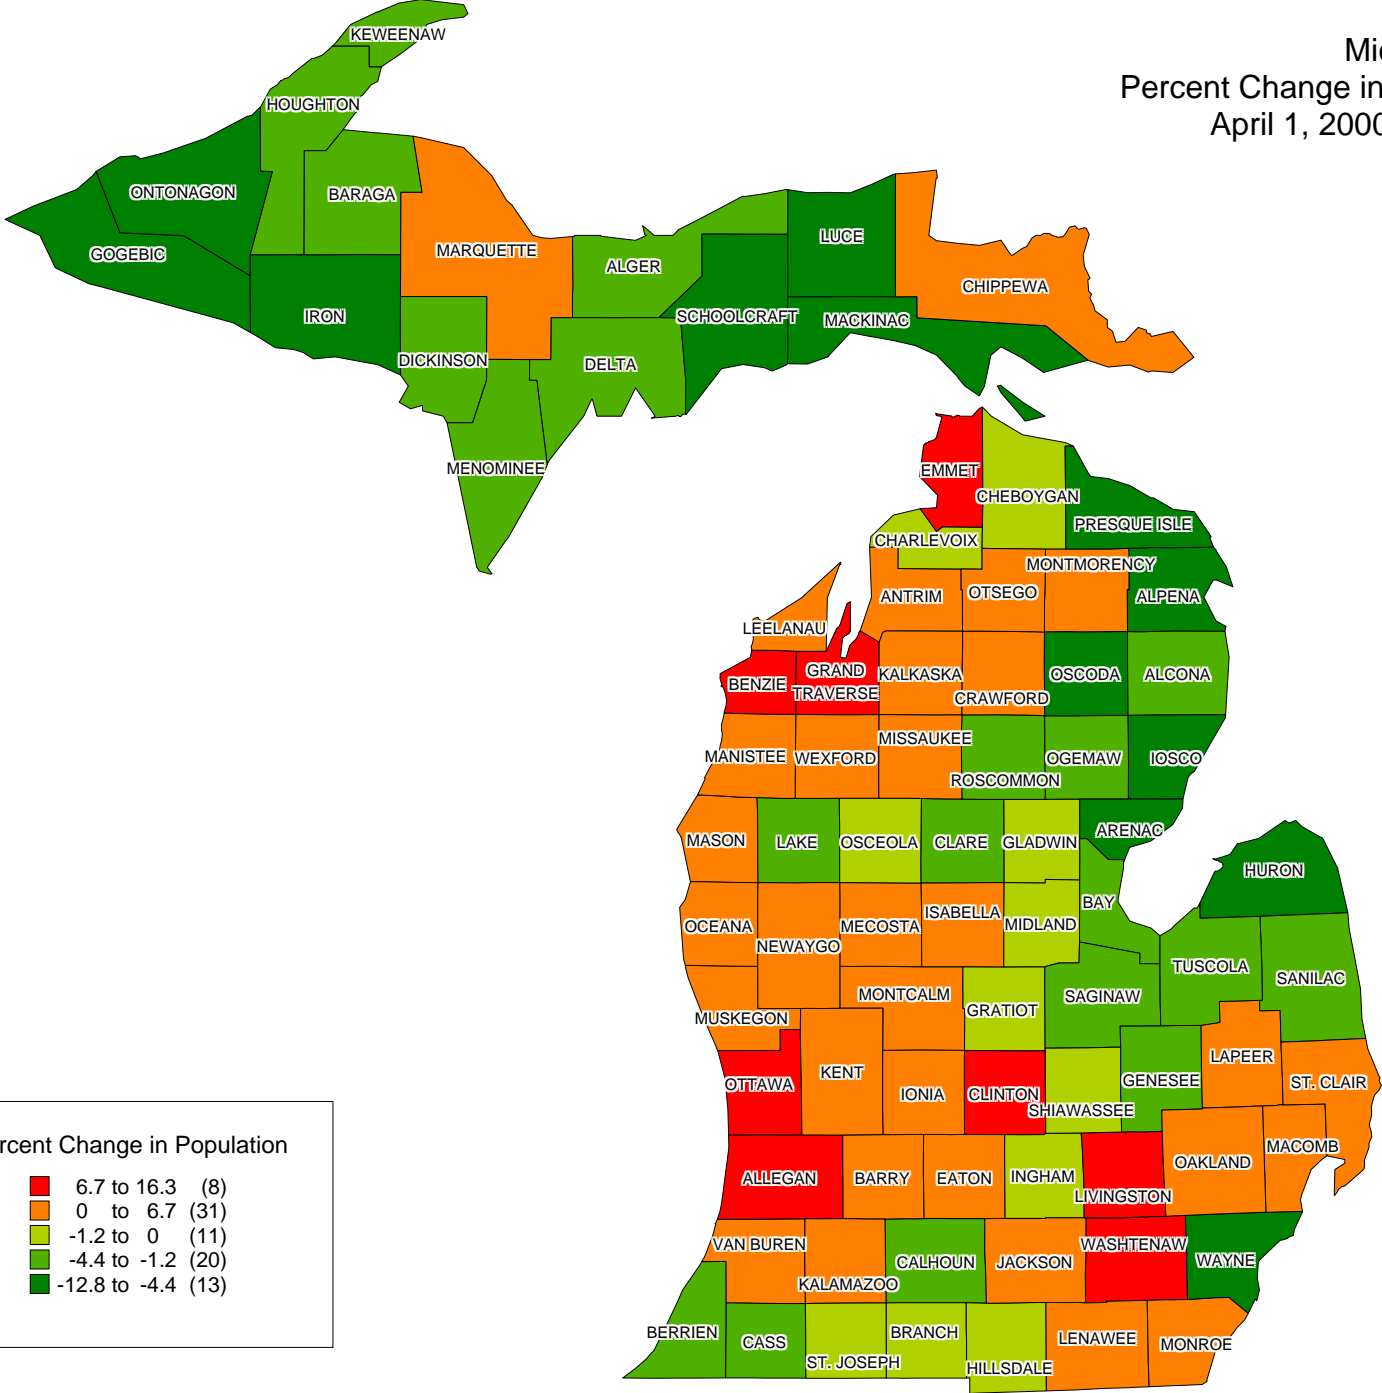

Michigan  
 Percent Change in Population by County  
 April 1, 2000 to July 1, 2008

Percent Change in Population

6.7 to 16.3	(8)
0 to 6.7	(31)
-1.2 to 0	(11)
-4.4 to -1.2	(20)
-12.8 to -4.4	(13)

Source: U.S. Bureau of the Census, Population Estimates Program, release date 3/19/2009